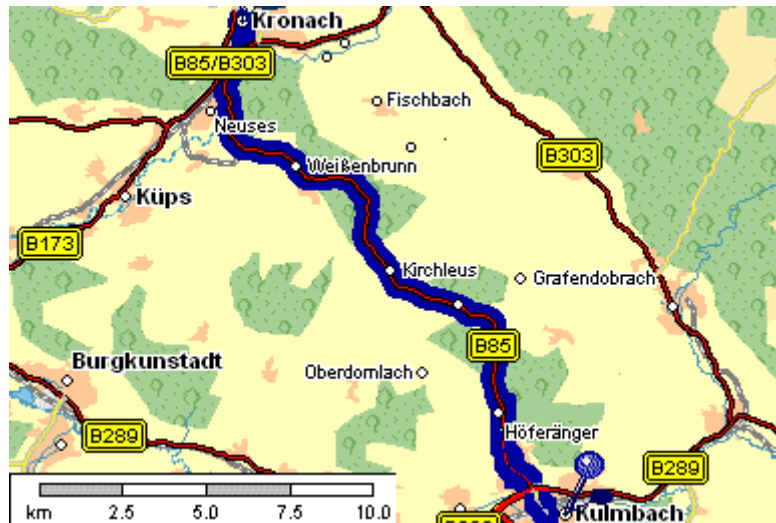

# Kulmbacher Brauerei AG

Approach from B85 Kronach/Sonneberg

- Join B85 from Kronach in direction Kulmbach.

- In Kulmbach follow the main road.
- Turn right at the 3rd intersection into GummisträÙe.
- Use the parking lot at the end of the long building on the left side.