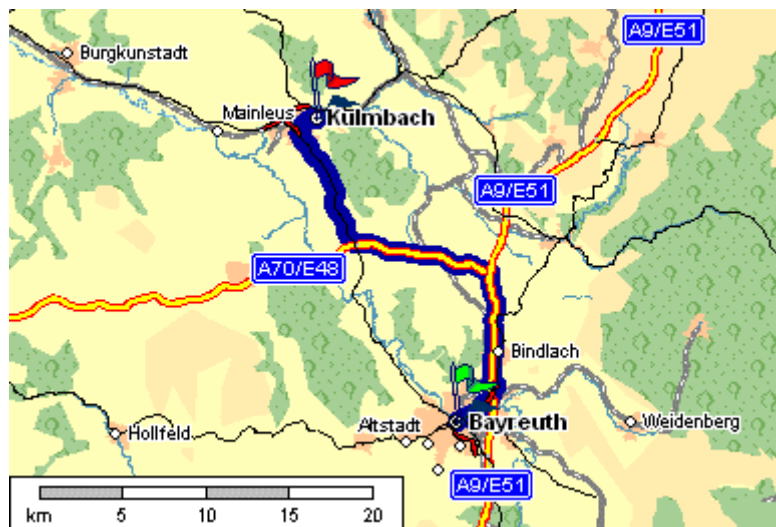

Kulmbacher Brauerei AG

Approach from A9

Nürnberg/Munich/Berlin/Bayreuth/Hof/Dresden

- At connection point Dreieck Bayreuth/Kulmbach change from A9 onto the A70.
- Leave A 70 at exit Kulmbach/Neudrossenfed.
- Join B85 in direction Kulmbach for 9 kilometres. In Kulmbach stay in right lane and follow the main road.
- Turn right at the 4th intersection (=5th traffic light) at the IREKS building into Lichtenfelser Straße.

- Follow Lichtenfelser Straße for 200m and turn right at Goethestraße, the parking lot is just at the left side.

Welcome to the administration department Kulmbacher Brauerei AG!